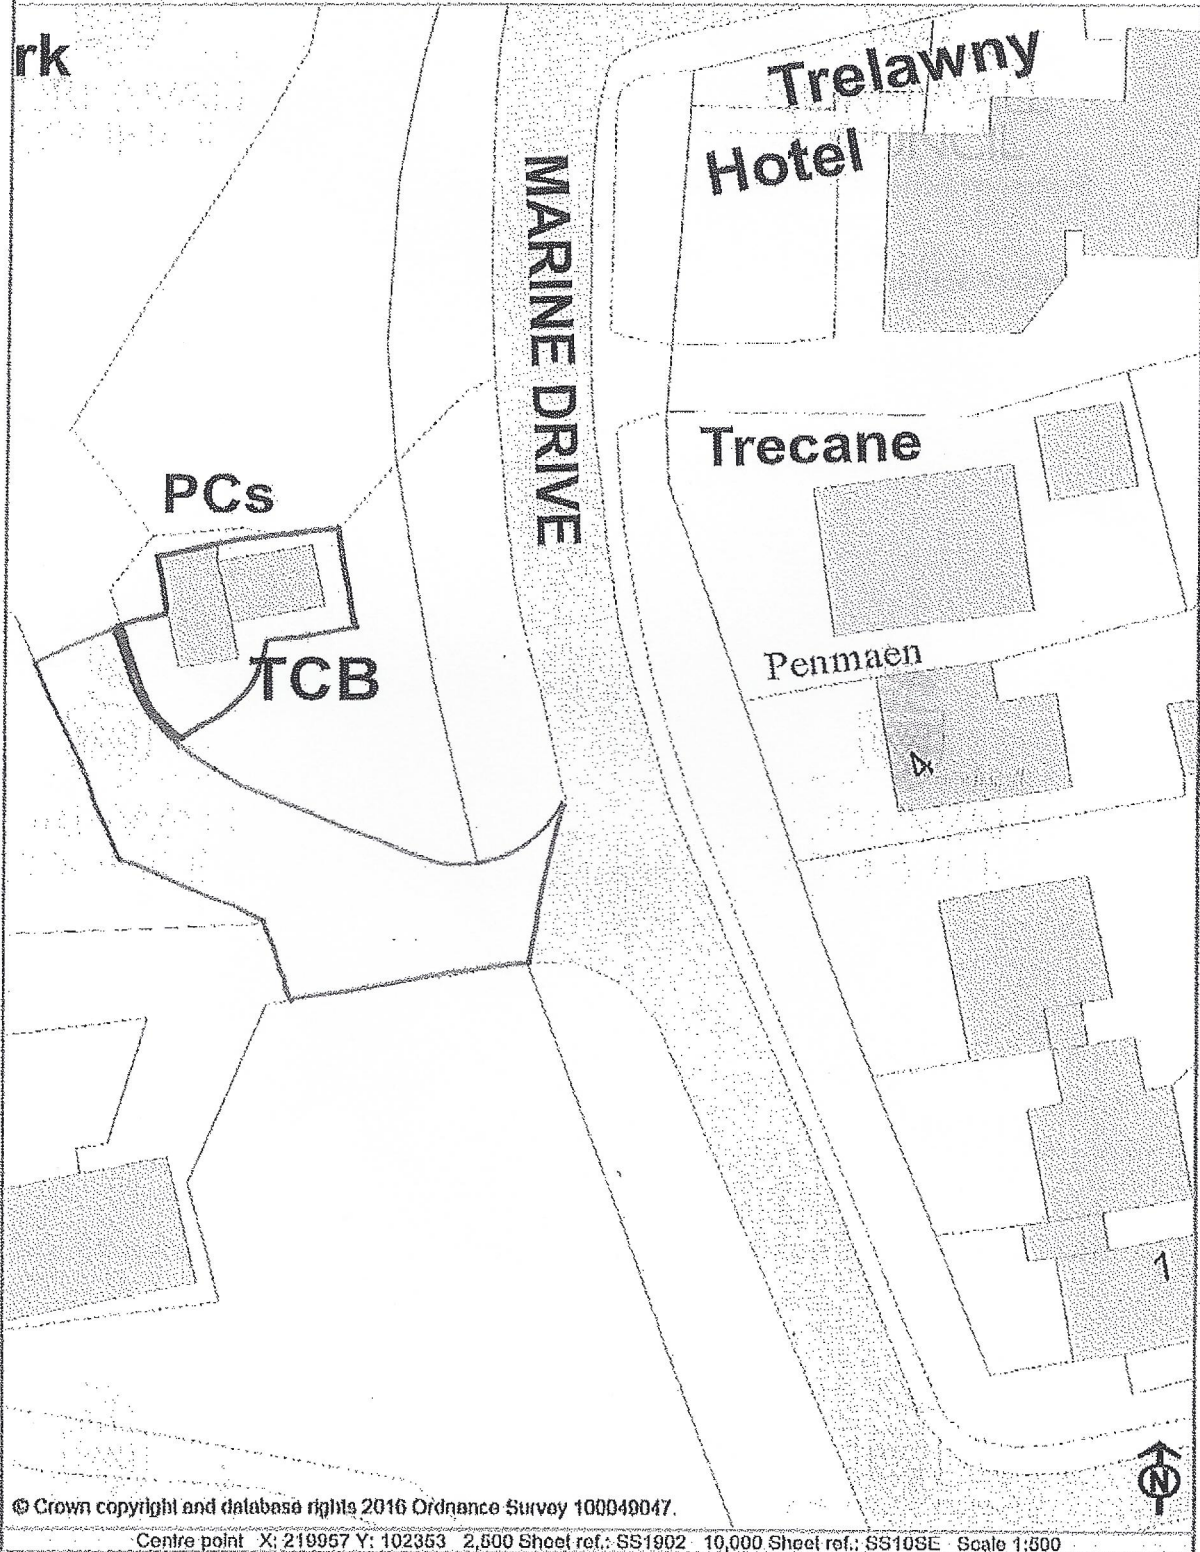

Widemouth Bay Public Conveniences

© Crown copyright and database rights 2016 Ordnance Survey 100049047.

Centre point X: 219957 Y: 102353 2,500 Sheet ref.: SS1902 10,000 Sheet ref.: SS109E Scale 1:500